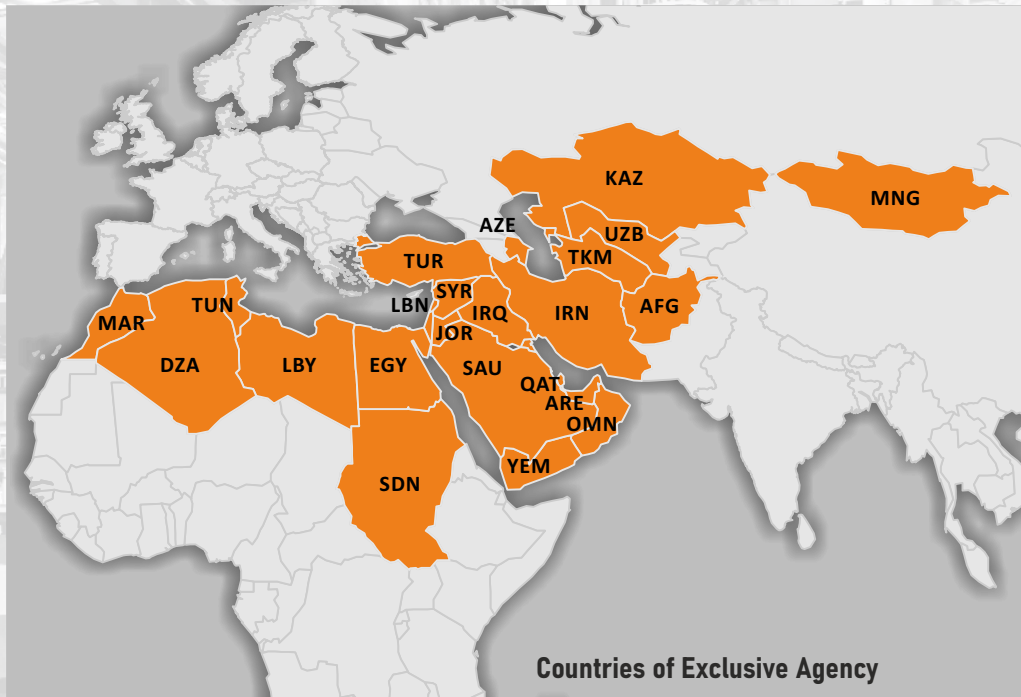

ANI METAL

www.animetal.com.tr